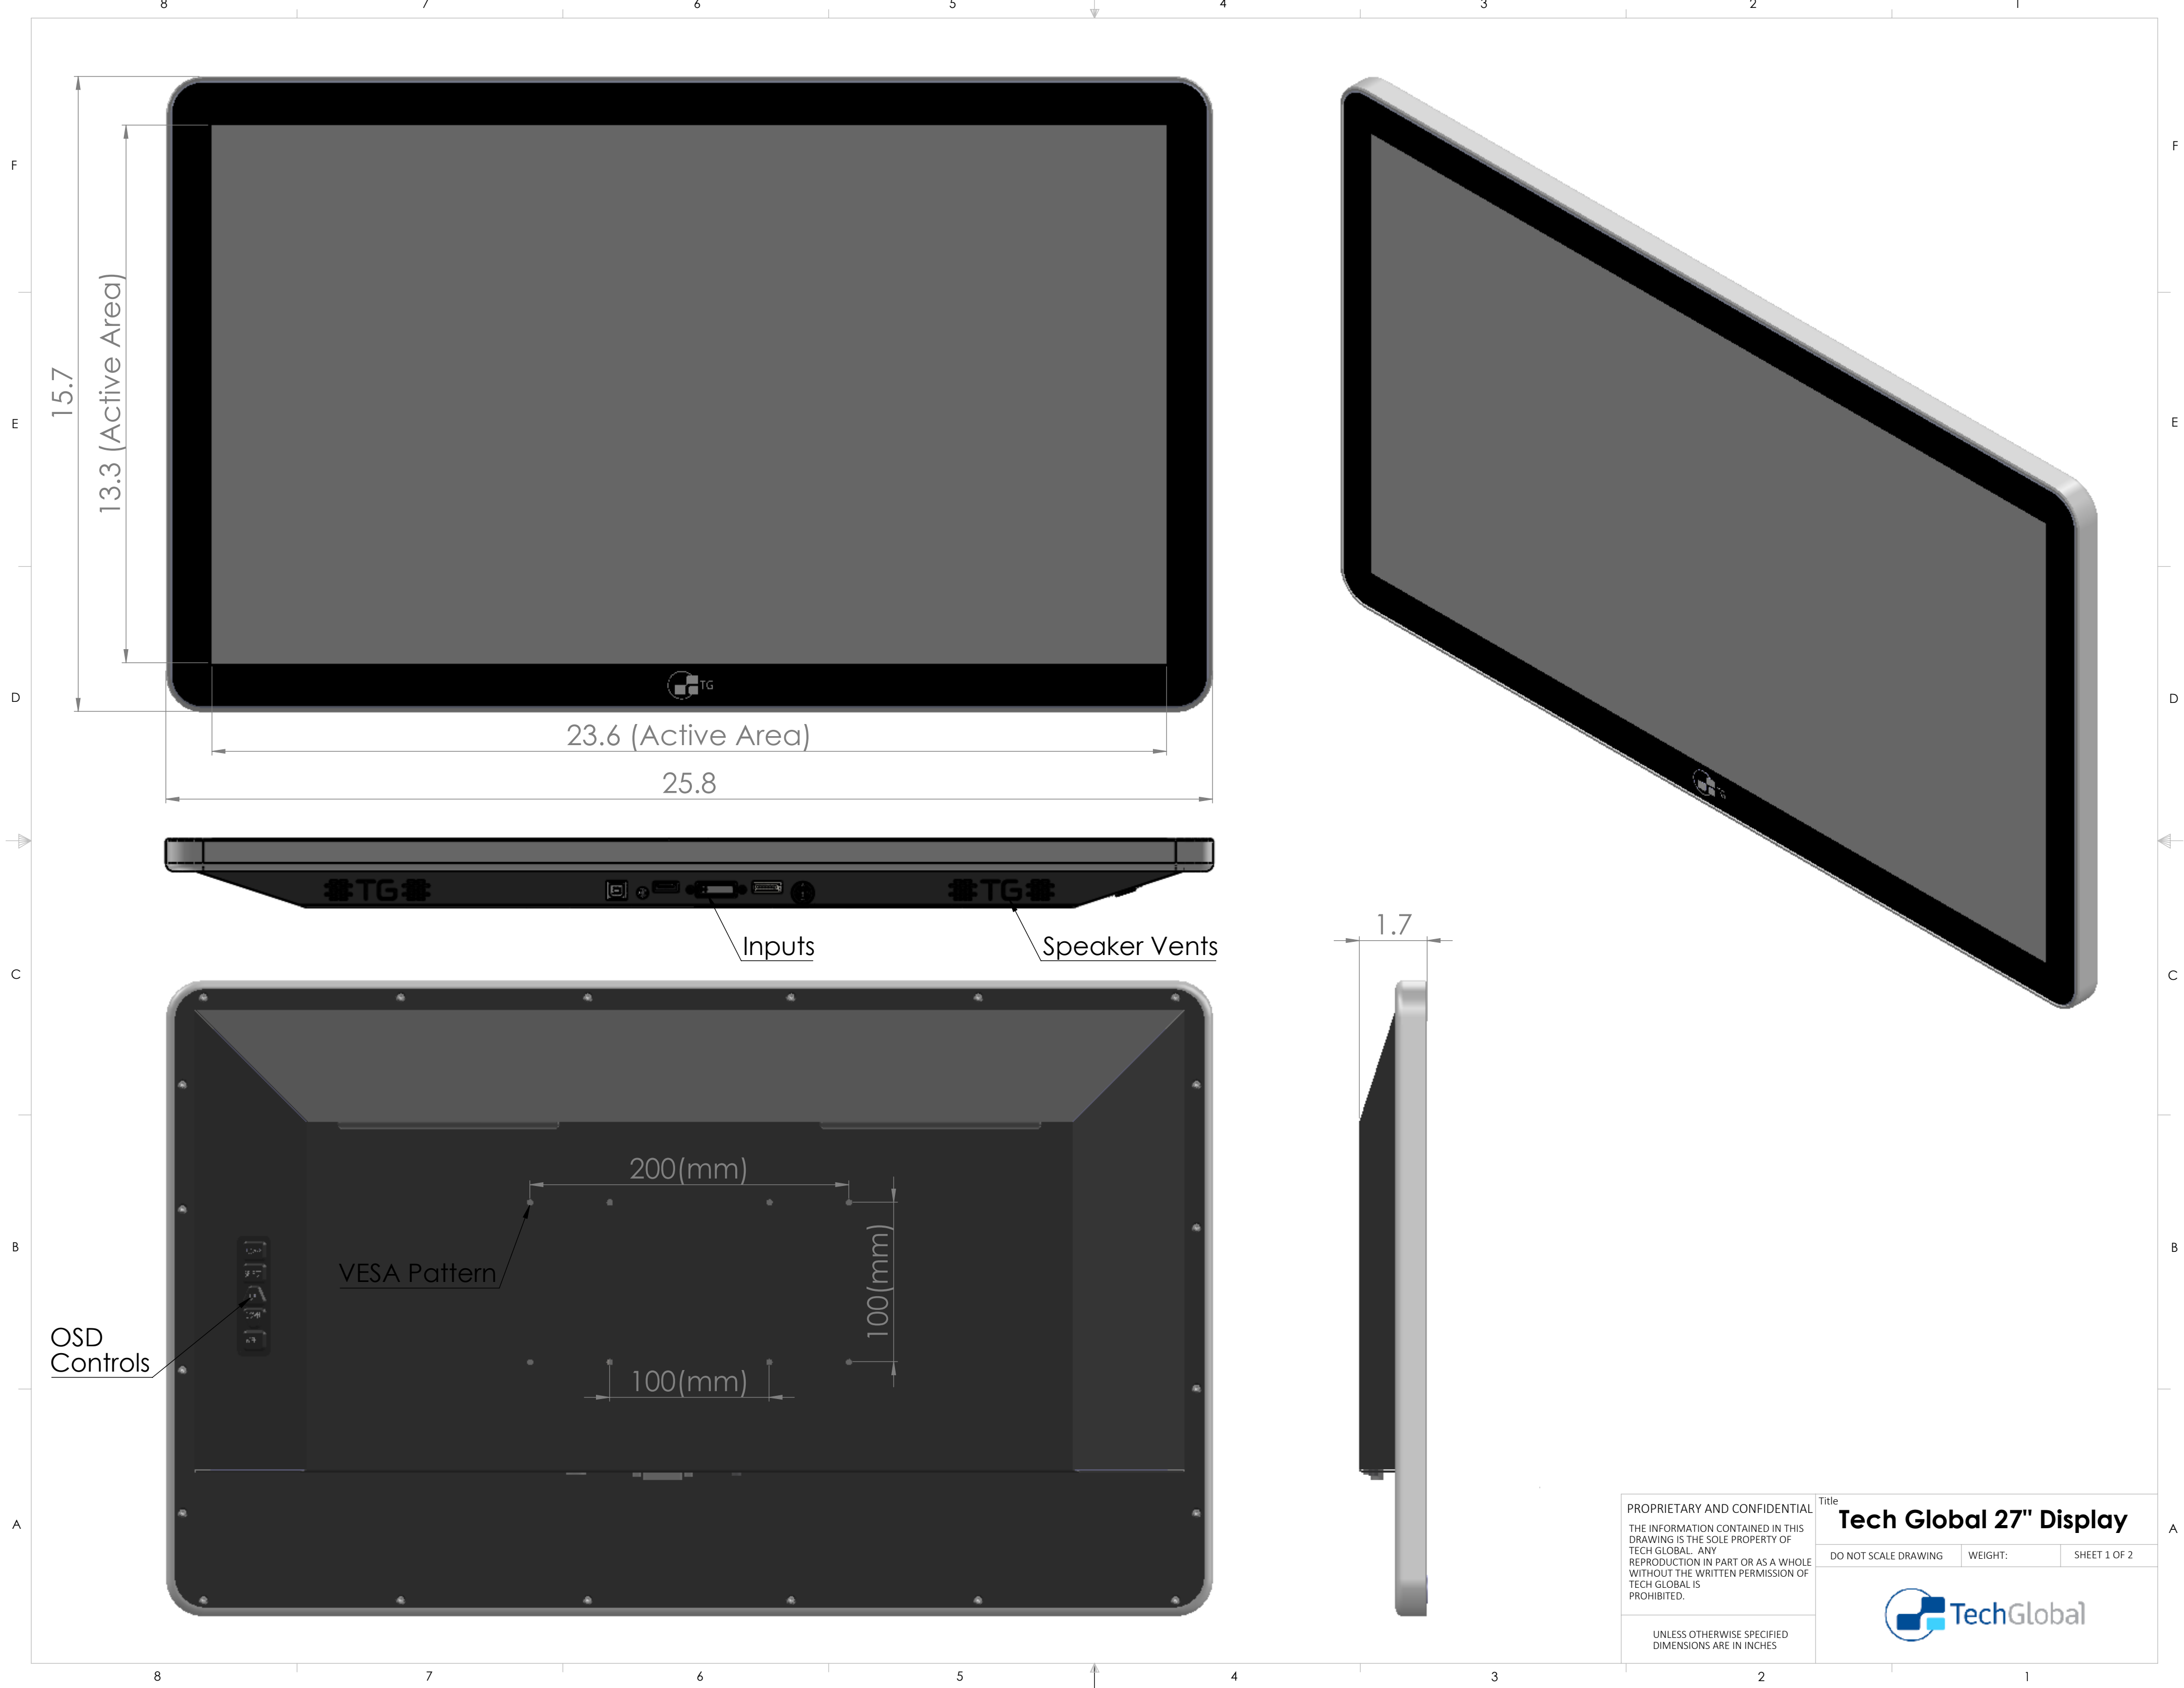

15.7
13.3 (Active Area)

23.6 (Active Area)
25.8

Inputs Speaker Vents

1.7

OSD Controls

VESA Pattern

200(mm)
100(mm)
100(mm)

PROPRIETARY AND CONFIDENTIAL
THE INFORMATION CONTAINED IN THIS
DRAWING IS THE SOLE PROPERTY OF
TECH GLOBAL. ANY
REPRODUCTION IN PART OR AS A WHOLE
WITHOUT THE WRITTEN PERMISSION OF
TECH GLOBAL IS
PROHIBITED.

UNLESS OTHERWISE SPECIFIED
DIMENSIONS ARE IN INCHES

Title
Tech Global 27" Display

DO NOT SCALE DRAWING WEIGHT: SHEET 1 OF 2