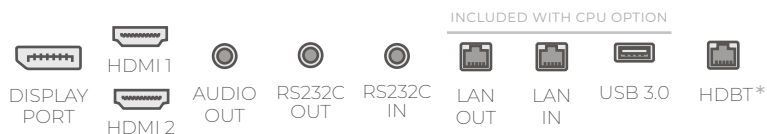

INCLUDED WITH CPU OPTION

888-623-2004 | www.TechGlobal.com

DESIGNED AND MANUFACTURED IN ELGIN, IL